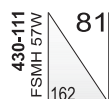

Safety screen in 4 mm anti-dazzle tempered glass, shock and heat resistant. It is fastened to the reflector by technopolymer clips.

IP44 protection rating.

Supply voltage 230V/240V - 50/60Hz.

26

33

Riflettore traslucido.  
Translucent reflector.