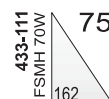

Safety screen in 4 mm anti-dazzle tempered glass, shock and heat resistant. It is fastened to the reflector by technopolymer clips.

IP44 protection rating.

Supply voltage 230V/240V - 50/60Hz.

26

33

Riflettore traslucido.  
Translucent reflector.