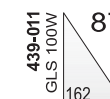

Safety screen in 4 mm anti-dazzle tempered glass, shock and heat resistant. It is fastened to the reflector by technopolymer clips.

IP44 protection rating.

Supply voltage 230V/240V - 50/60Hz.

26

33

Riflettore traslucido.  
Translucent reflector.